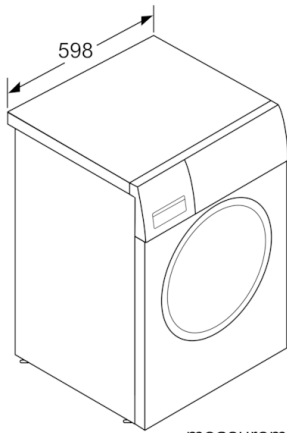

**Technical Data**

Built-in / Free-standing :	Free-standing
Door hinge :	Left
Color / Material body :	White
Length electrical supply cord (cm) :	160
Height for building under :	850.00
Height of the product (mm) :	848
Dimensions of the product (mm) :	848 x 598 x 590
Wheels :	No
Net weight (kg) :	81.774
Drum volume (l) :	60
Main colour of product :	White
Door Frame :	chrome, blackgray
Color Buttons :	white
Noise level washing (dB(A) re 1 pW) :	48
Connection Rating (W) :	2300
Current (A) :	10
Voltage (V) :	220-240
Frequency (Hz) :	50
Energy Star Qualified :	Yes
Cord Included :	Yes
Plug type :	GB plug
Length of drain hose (in) :	59.05
Length of supply hose (in) :	59.05
Appliance Dimensions (h x w x d) (inches) :	x x
Dimensions of the packed product (in) :	34.44 x 25.98 x 27.16
Net weight (lbs) :	180.000
Gross weight (lbs) :	183.000
Length of drain hose :	150.00
Length of supply hose :	150.00
Dimensions of the packed product (HxWxD) (mm) :	875 x 690 x 660
Gross weight (kg) :	83.0
Connection Rating (W) :	2300
Current (A) :	10
Voltage (V) :	220-240
Frequency (Hz) :	50
Approval certificates :	CE, G-Mark
Water protection system :	Multiple water protection
Maximum spin speed (rpm) :	1600
Spin speed options :	Variable
Digital countdown indicator :	Yes
Drying progress indicator :	LED-display

**Technical information**

- Dimensions (H x W x D): 84.8 x 59.8 x 59 cm
- Can be built-under
- Reload Function: Yes

**Serie | 8, washing machine, front loader, 9  
kg, 1600 rpm  
WAW32560GC**

---

measurements in mm