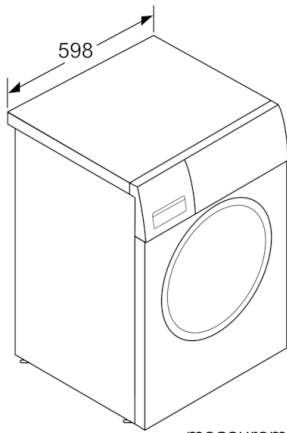

Technical Data

| | |
|---|---------------------------|
| Built-in / Free-standing : | Free-standing |
| Door hinge : | Left |
| Color / Material body : | silver inox |
| Length electrical supply cord (cm) : | 160 |
| Height for building under : | 850.00 |
| Height of the product (mm) : | 848 |
| Dimensions of the product (mm) : | 848 x 598 x 590 |
| Wheels : | No |
| Net weight (kg) : | 73.503 |
| Drum volume (l) : | 60 |
| Main colour of product : | silver inox |
| Door Frame : | chrome, blackgray |
| Noise level washing (dB(A) re 1 pW) : | 46 |
| Connection Rating (W) : | 2300 |
| Current (A) : | 10 |
| Voltage (V) : | 220-240 |
| Frequency (Hz) : | 50 |
| Energy Star Qualified : | Yes |
| Cord Included : | Yes |
| Plug type : | GB plug |
| Length of drain hose (in) : | 59.05 |
| Length of supply hose (in) : | 59.05 |
| Appliance Dimensions (h x w x d) (inches) : | x x |
| Dimensions of the packed product (in) : | 34.44 x 25.19 x 26.57 |
| Net weight (lbs) : | 162.000 |
| Gross weight (lbs) : | 165.000 |
| Length of drain hose : | 150.00 |
| Length of supply hose : | 150.00 |
| Dimensions of the packed product (HxWxD) (mm) : | 875 x 675 x 640 |
| Gross weight (kg) : | 74.8 |
| Connection Rating (W) : | 2300 |
| Current (A) : | 10 |
| Voltage (V) : | 220-240 |
| Frequency (Hz) : | 50 |
| Approval certificates : | CE, G-Mark |
| Water protection system : | Multiple water protection |
| Maximum spin speed (rpm) : | 1400 |
| Spin speed options : | Variable |
| Digital countdown indicator : | Yes |
| Drying progress indicator : | LED-display |

Technical information

- Can be built-under
- Dimensions (H x W x D): 84.8 x 59.8 x 59 cm
- Appliance depth: 59.0 cm
- Appliance depth incl. door: 63.2 cm
- Appliance depth with open door: 106.3 cm

**Serie | 8, washing machine, front loader, 9
kg, 1400 rpm
WAV28KHXGC**