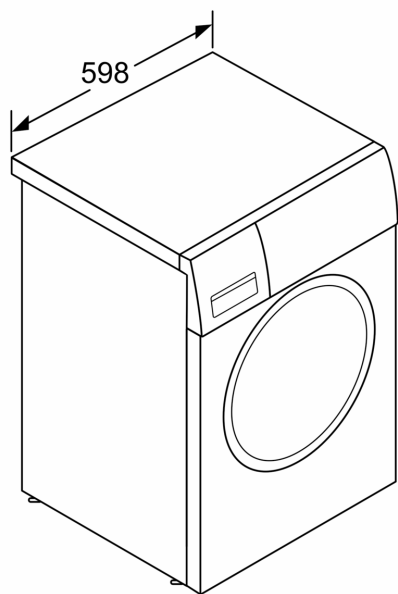

Built-in / Free-standing:	Free-standing
Door hinge:	Left
Color / Material body:	White
Length electrical supply cord:	160.0 cm
Height of the appliance:	848 mm
Dimensions of the product:	848 x 598 x 590 mm
Wheels:	No
Net weight:	74.0 kg
Drum volume:	60 l
Door Frame:	Chrome, white
Noise level washing:	46 dB(A) re 1 pW
Connection rating:	2300 W
Fuse protection:	10 A
Voltage:	220-240 V
Frequency:	50 Hz
Energy Star Qualified:	Yes
Cord Included:	Yes
Plug type:	GB plug
Length of supply hose (in):	59.05 "
Dimensions of the packed product:	34.44 x 25.19 x 26.57
Net weight:	163.000 lbs
Gross weight:	165.000 lbs
Length of drain hose:	150.00 cm
Length of supply hose:	150.00 cm
Dimensions of the packed product (HxWxD):	875 x 640 x 675 mm
Gross weight:	74.8 kg
Connection rating:	2300 W
Fuse protection:	10 A
Voltage:	220-240 V
Frequency:	50 Hz
Water protection system:	Multiple water protection
Maximum spin speed:	1400 rpm
Spin speed options:	Variable
Digital countdown indicator:	Yes
Drying progress indicator:	LED-display
Maximum capacity in kg (EU 2017/1369):	9.0 kg

Technical information

- Can be built-under
- Dimensions (H x W x D): 84.8 x 59.8 x 59 cm
- Appliance depth: 59.0 cm
- Appliance depth incl. door: 63.2 cm
- Appliance depth with open door: 106.3 cm

**Series 8, washing machine, front loader, 9 kg, 1400 rpm
WAV28KH0GC**